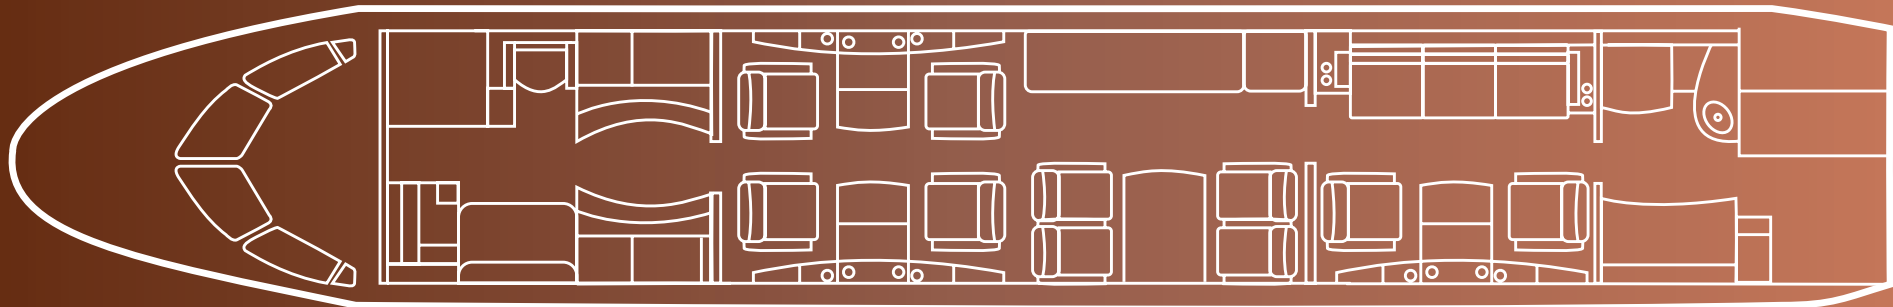

Interior

NUMBER OF PASSENGERS	Thirteen (13)
GALLEY LOCATION	Forward
FORWARD CABIN CONFIGURATION	Four (4) Place Club
MID CABIN CONFIGURATION	Four (4) Place Conference group opposite a Credenza
AFT CABIN CONFIGURATION	Two (2) Place Club opposite Three (3) Place Divan
LAVATORY LOCATION(S)	Forward and Aft
GALLEY EQUIPMENT	Hi-Temp Oven; Microwave Oven; Coffee Maker

Exterior

BASE PAINT COLOR(S)	Matterhorn White
STRIPE COLOR(S)	Light Silver

Major inspection status

Inspection	Last Performed	Next Due
15 Month	May 2023	June 2025
30 Month	May 2023	September 2025
60 Month	Dec 2020	June 2025
120 Month	Dec 2020	June 2030
180 Month	Dec 2020	June 2025

Floorplan