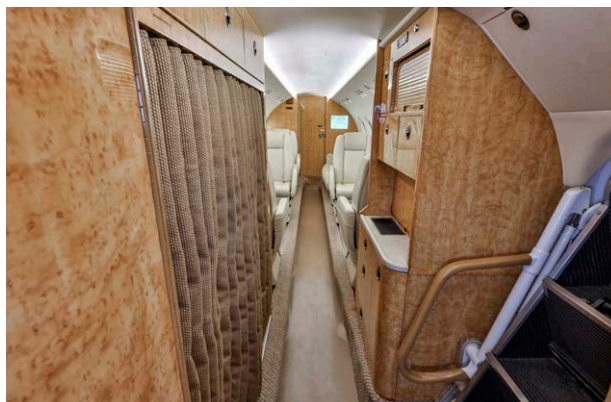

2008 Beechcraft Hawker 750 S/N HB-0012