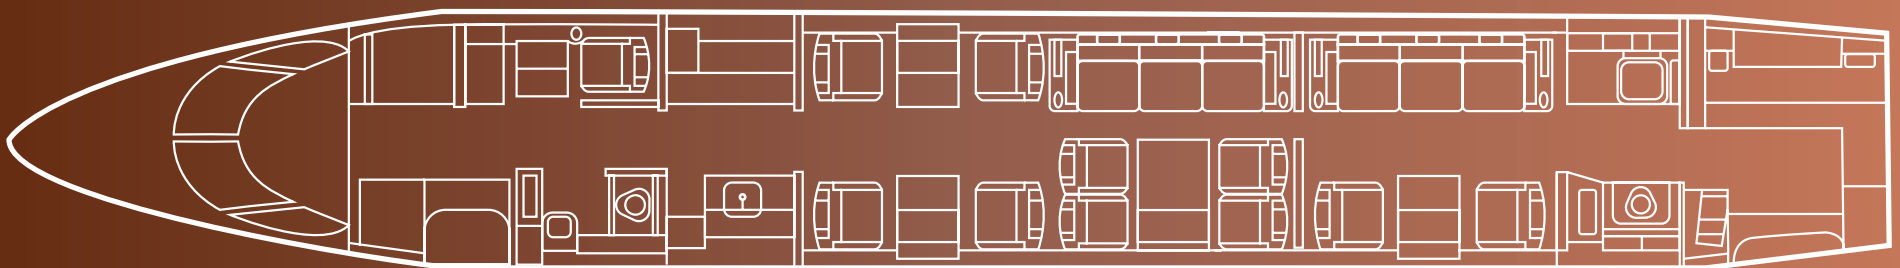

2017 Gulfstream G650 S/N 6279

Interior

NUMBER OF PASSENGERS	Sixteen (16)
GALLEY LOCATION	Fwd
FORWARD CABIN CONFIGURATION	Four (4) Place Club
MID CABIN CONFIGURATION	Four (4) Place Conference Group opposite a Three (3) Place Divan
AFT CABIN CONFIGURATION	Two (2) Place Club opposite Three (3) Place Divan
LAVATORY LOCATION(S)	Fwd & Aft
CREW REST	Yes
JUMPSEAT	Yes

Exterior

BASE PAINT COLOR(S)	White
STRIPE COLOR(S)	Grey

Major inspection status

Inspection	Last Performed	Next Due
12 Month	August 2024	September 2025
24 Month	September 2023	September 2025
36 Month	September 2023	September 2026
48 Month	September 2021	September 2025
60 Month	August 2022	August 2027
72 Month	September 2023	September 2029
96 Month	-	December 2025
120 Month	-	December 2027

Floorplan