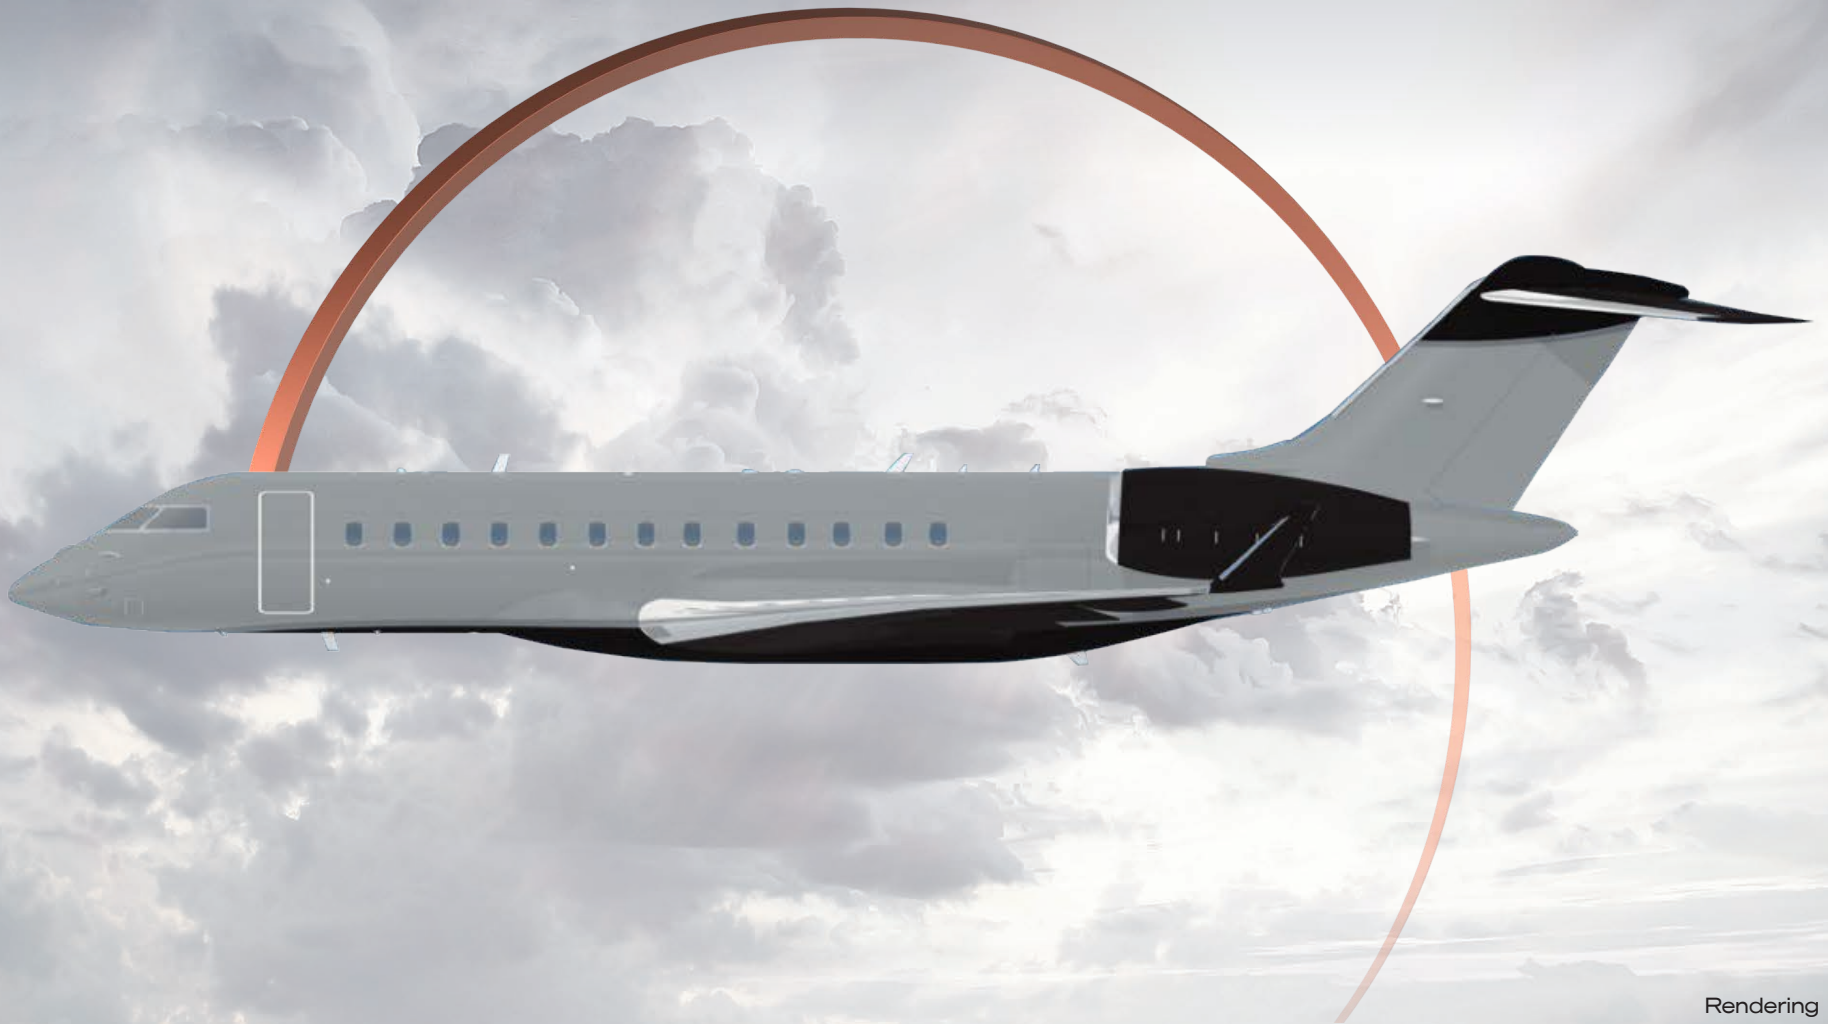

2014 Bombardier Global 6000

S/N 9617

Rendering

JETCRAFT 

FOR YOUR WORLD

3,958

Hours

1,745

Landings

Highlights

- Engines Enrolled on Rolls-Royce Corporate-Care Enhanced
- APU Enrolled on MSP Gold
- Airframe Enrolled on Smart Parts Preferred
- 120 Month Inspection Underway
- Starlink Internet
- 13 Passenger Configuration

Airframe

TOTAL TIME SINCE NEW	3,958 Hours (as of January 3, 2025)
TOTAL LANDINGS SINCE NEW	1,745 Landings
ENTRY INTO SERVICE DATE	December, 2014
CURRENT LOCATION	Tucson, AZ
PROGRAM COVERAGE	Smart Parts Preferred (Cabin Coverage Included)
MAINTENANCE TRACKING	CAMP
CERTIFICATION	Currently Operated - FAR Part 91