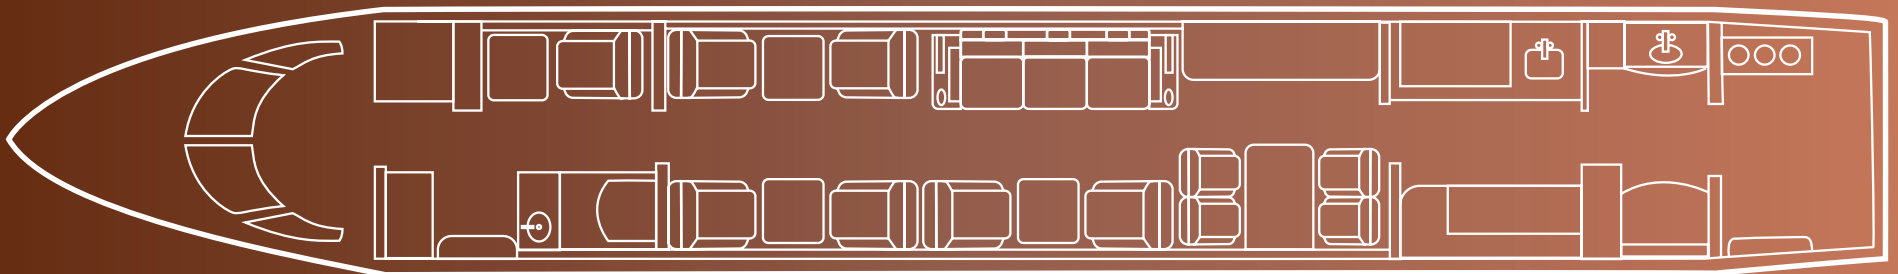

2013 Gulfstream G650ER S/N 6030

Interior

NUMBER OF PASSENGERS	Thirteen (13)
GALLEY LOCATION	Aft
FWD CABIN CONFIGURATION	Four (4) Place Club
MID CABIN CONFIGURATION	Two (2) Place Club opposite a Three (3) Place Divan
AFT CABIN CONFIGURATION	Four (4) Place Conference Group opposite a Credenza
LAVATORY LOCATION(S)	Fwd & Aft
CREW REST	Fwd

Exterior

BASE PAINT COLOR	Matterhorn White
STRIPE COLOR(S)	Sapphire Blue and Ocean Blue

Major inspection status

Inspection	Last Performed	Next Due
48 Month	June 2021	March 2025
96 Month	June 2021	June 2029
144 Month	-	June 2025

Floorplan